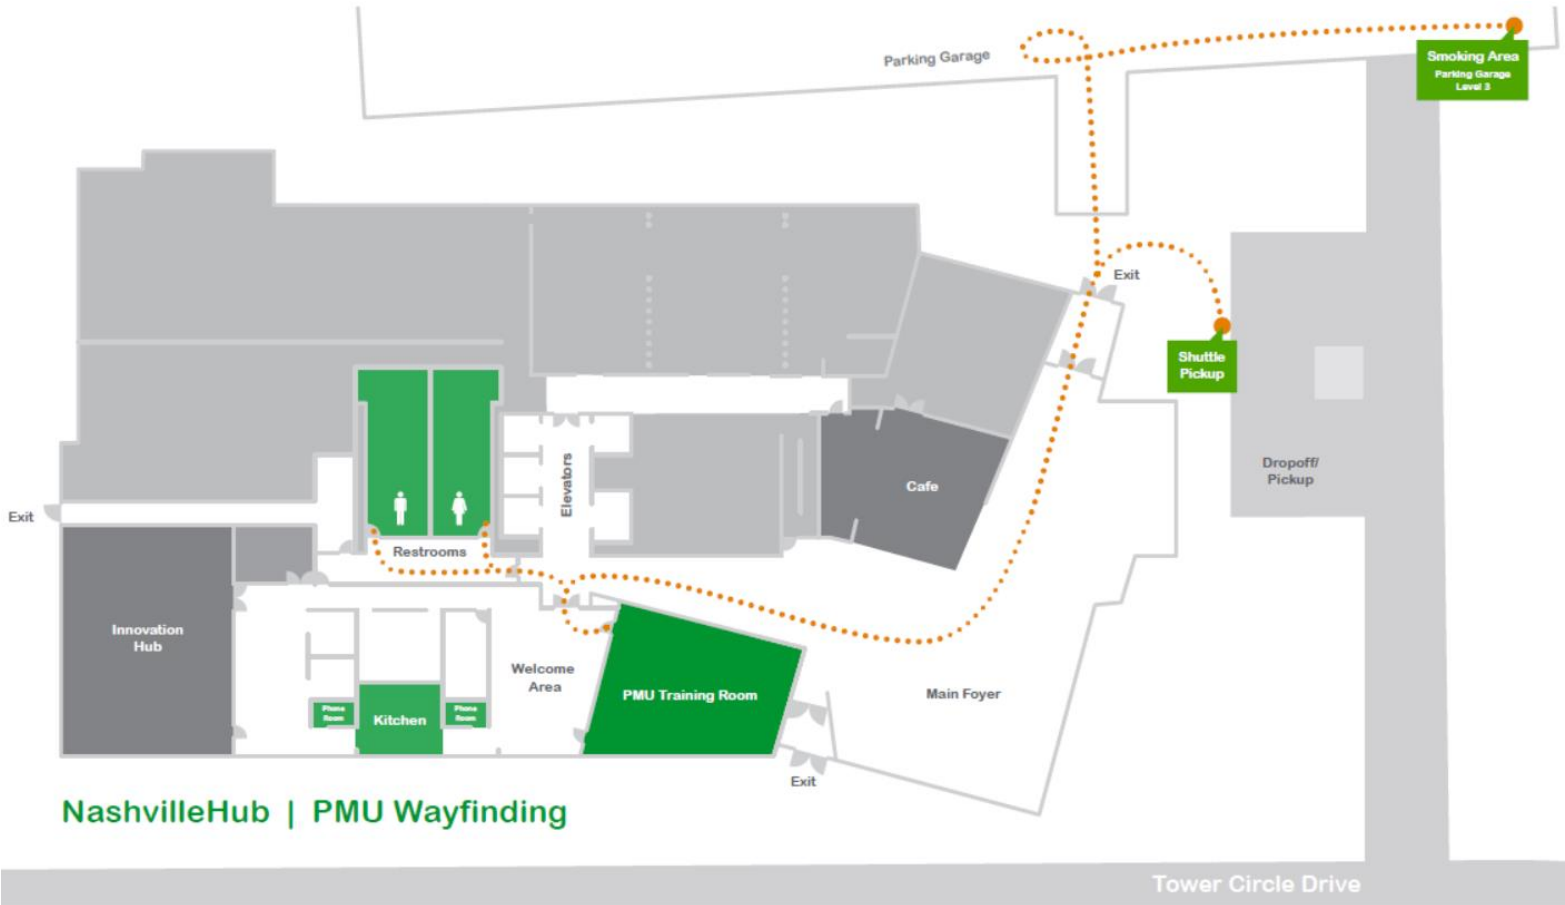

NashvilleHub | PMU Wayfinding